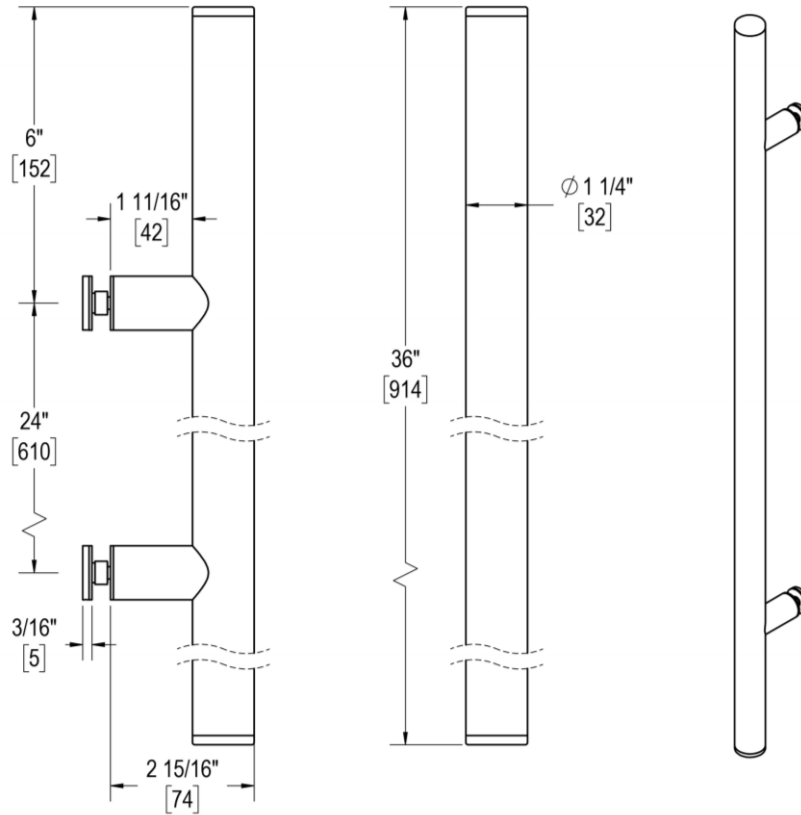

## 24" C/C SINGLE-SIDED PULL WITH 1-1/4" DIAMETER

Product Code: L.45.313-24

portals

### FUNCTION DETAILS & PRODUCT NOTES

- Product design coordinates with other shower & bathroom hardware in the Counterpoint suite.
- Continuous hardware profile appears to flow through glass.
- Backplates for single-sided pulls are designed to allow clearance for bypass doors.

### TEMPLATE & INSTALLATION NOTES

Item requires glass fabrication according to template above and should only be used with tempered safety glass.

|                 |                             |
|-----------------|-----------------------------|
| Glass Thickness | 1/4" [6 mm] to 1/2" [12 mm] |
| Hole Diameter   | 1/2" [12 mm]                |