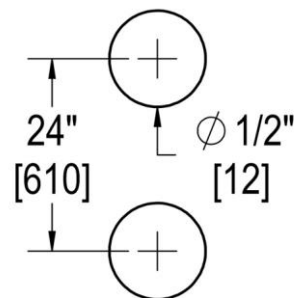

## 24" C/C SINGLE-SIDED PULL WITH 1-1/4" DIAMETER

Product Code: L.45.313-24

portals

### FUNCTION DETAILS & PRODUCT NOTES

- Product design coordinates with other shower & bathroom hardware in the Counterpoint suite.
- Continuous hardware profile appears to flow through glass.
- Backplates for single-sided pulls are designed to allow clearance for bypass doors.

### TEMPLATE & INSTALLATION NOTES

Item requires glass fabrication according to template above and should only be used with tempered safety glass.

|                 |                             |
|-----------------|-----------------------------|
| Glass Thickness | 1/4" [6 mm] to 1/2" [12 mm] |
| Hole Diameter   | 1/2" [12 mm]                |